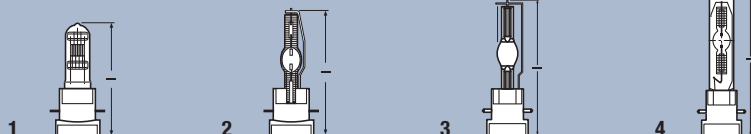

Lok-it!® lamp types

Product name	Rated wattage in W	Average service life in h	Luminous flux in lm	Color temp. in K	Arc gap/filament size (W x H) in mm	Overall lamp length in mm (l)	Fig. no.

Lok-it!®

Lok-it!® metal halide lamps

HSD 300W/80/P28	300	2000	27000	8000	5	122	4
HTI 400W/60/P28	400	750	30000	6000	3	103	3
HTI 700W/75/P28	700	750	50000	7500	4	117	3
HTI 700W/75/P50	700	750	50000	7500	4	125	2
HTI 1500W/60/P50	1500¹⁾	750	135000	6000	5	128	2

Lok-it!® halogen lamps

750W/115V/32/P50	750	300	19000	3250	15.2 x 12.7	122.5	1
780W/80V/32/P50	780	300	22500	3250	11.9 x 12.7	108	1
800W/230V/32/P50	800	300	20000	3250	13.5 x 17.0	129.5	1
1200W/80V/32/P50	1200	250	37500	3250	14.7 x 14.5	129.5	1

1) Lamps can be operated between 1200W and 1500W on electronic ballast.