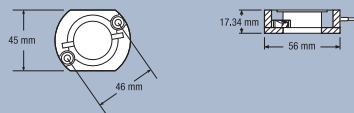

Lok-it!® PGJX28 lampholder

Product name	Max. rated voltage in V	Max. rated current in A	Max. temperature in °C	Max. ignition voltage in kV (symmetric)	Max. ignition voltage in kV (asymmetric)

Lok-it!® lamp system with bayonet cap – lampholder types

Lok-it! PGJX50	250	16	350	10	5
Lok-it! PGJX28	250	15	350	10	5

OSRAM GmbH

Display/Optic

Nonnendammallee 44

13625 Berlin

Germany

E-mail: displayoptic@osram.com